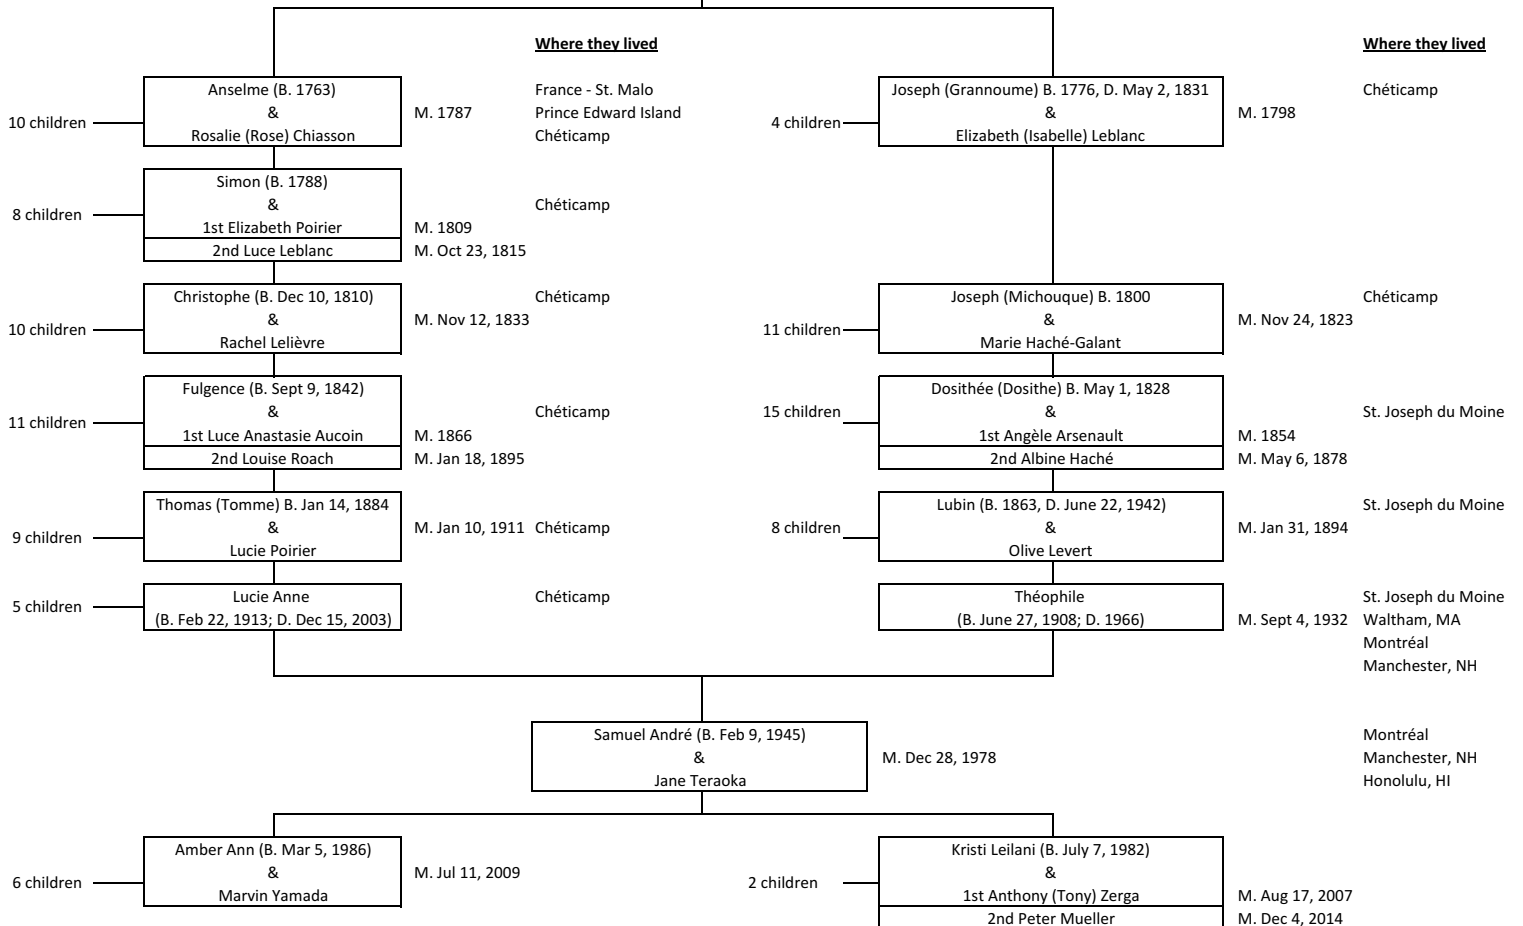

AUCOIN

Genealogy

B = Born
D = Died
M = Married

* Yvette Béliveau is a fictitious name. Real name of Francois' wife is unknown.